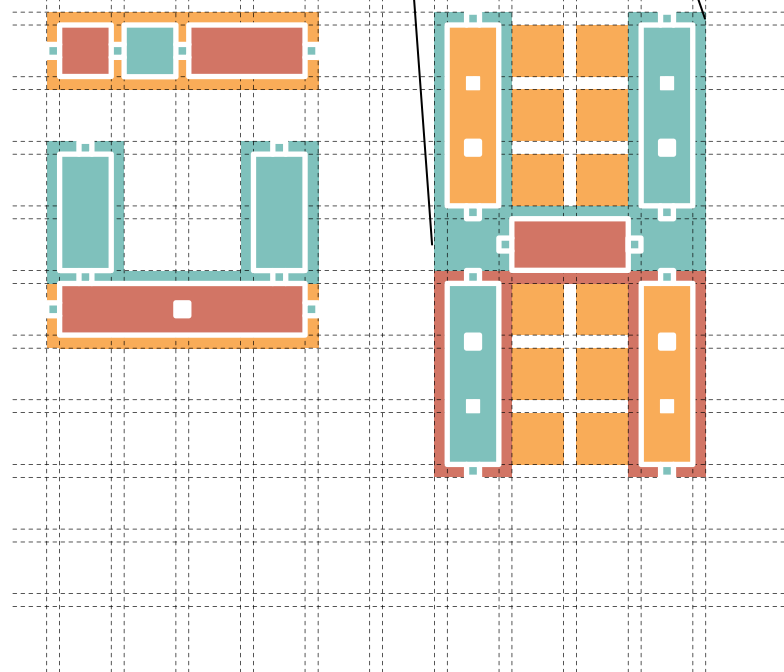

# INTEGRATED COMMUNITY LEVEL ECOBALANCE

COMMUNITY SCALE

BUILDING SCALE

- COMMUNITY GARDEN/WETLAND
- COMMUNITY SWIMMING POOL/ WATER CISTERN
- COMMUNITY ENERGY SUPPLY AS THERMAL BATTERY
- SOLAR HEATING SWIMMING POOL
- LIVING POOL

Design: PLINY FISK  
Drawing: SHRUTI GUPTA

**Ecobalance Home for Life Cycle Living**  
**CMPBS-AUSTIN TEXAS - CONFIDENTIAL**

Not for regulatory approval, permitting, or construction. ©cmpbs 2011. Date: 04/04/2011