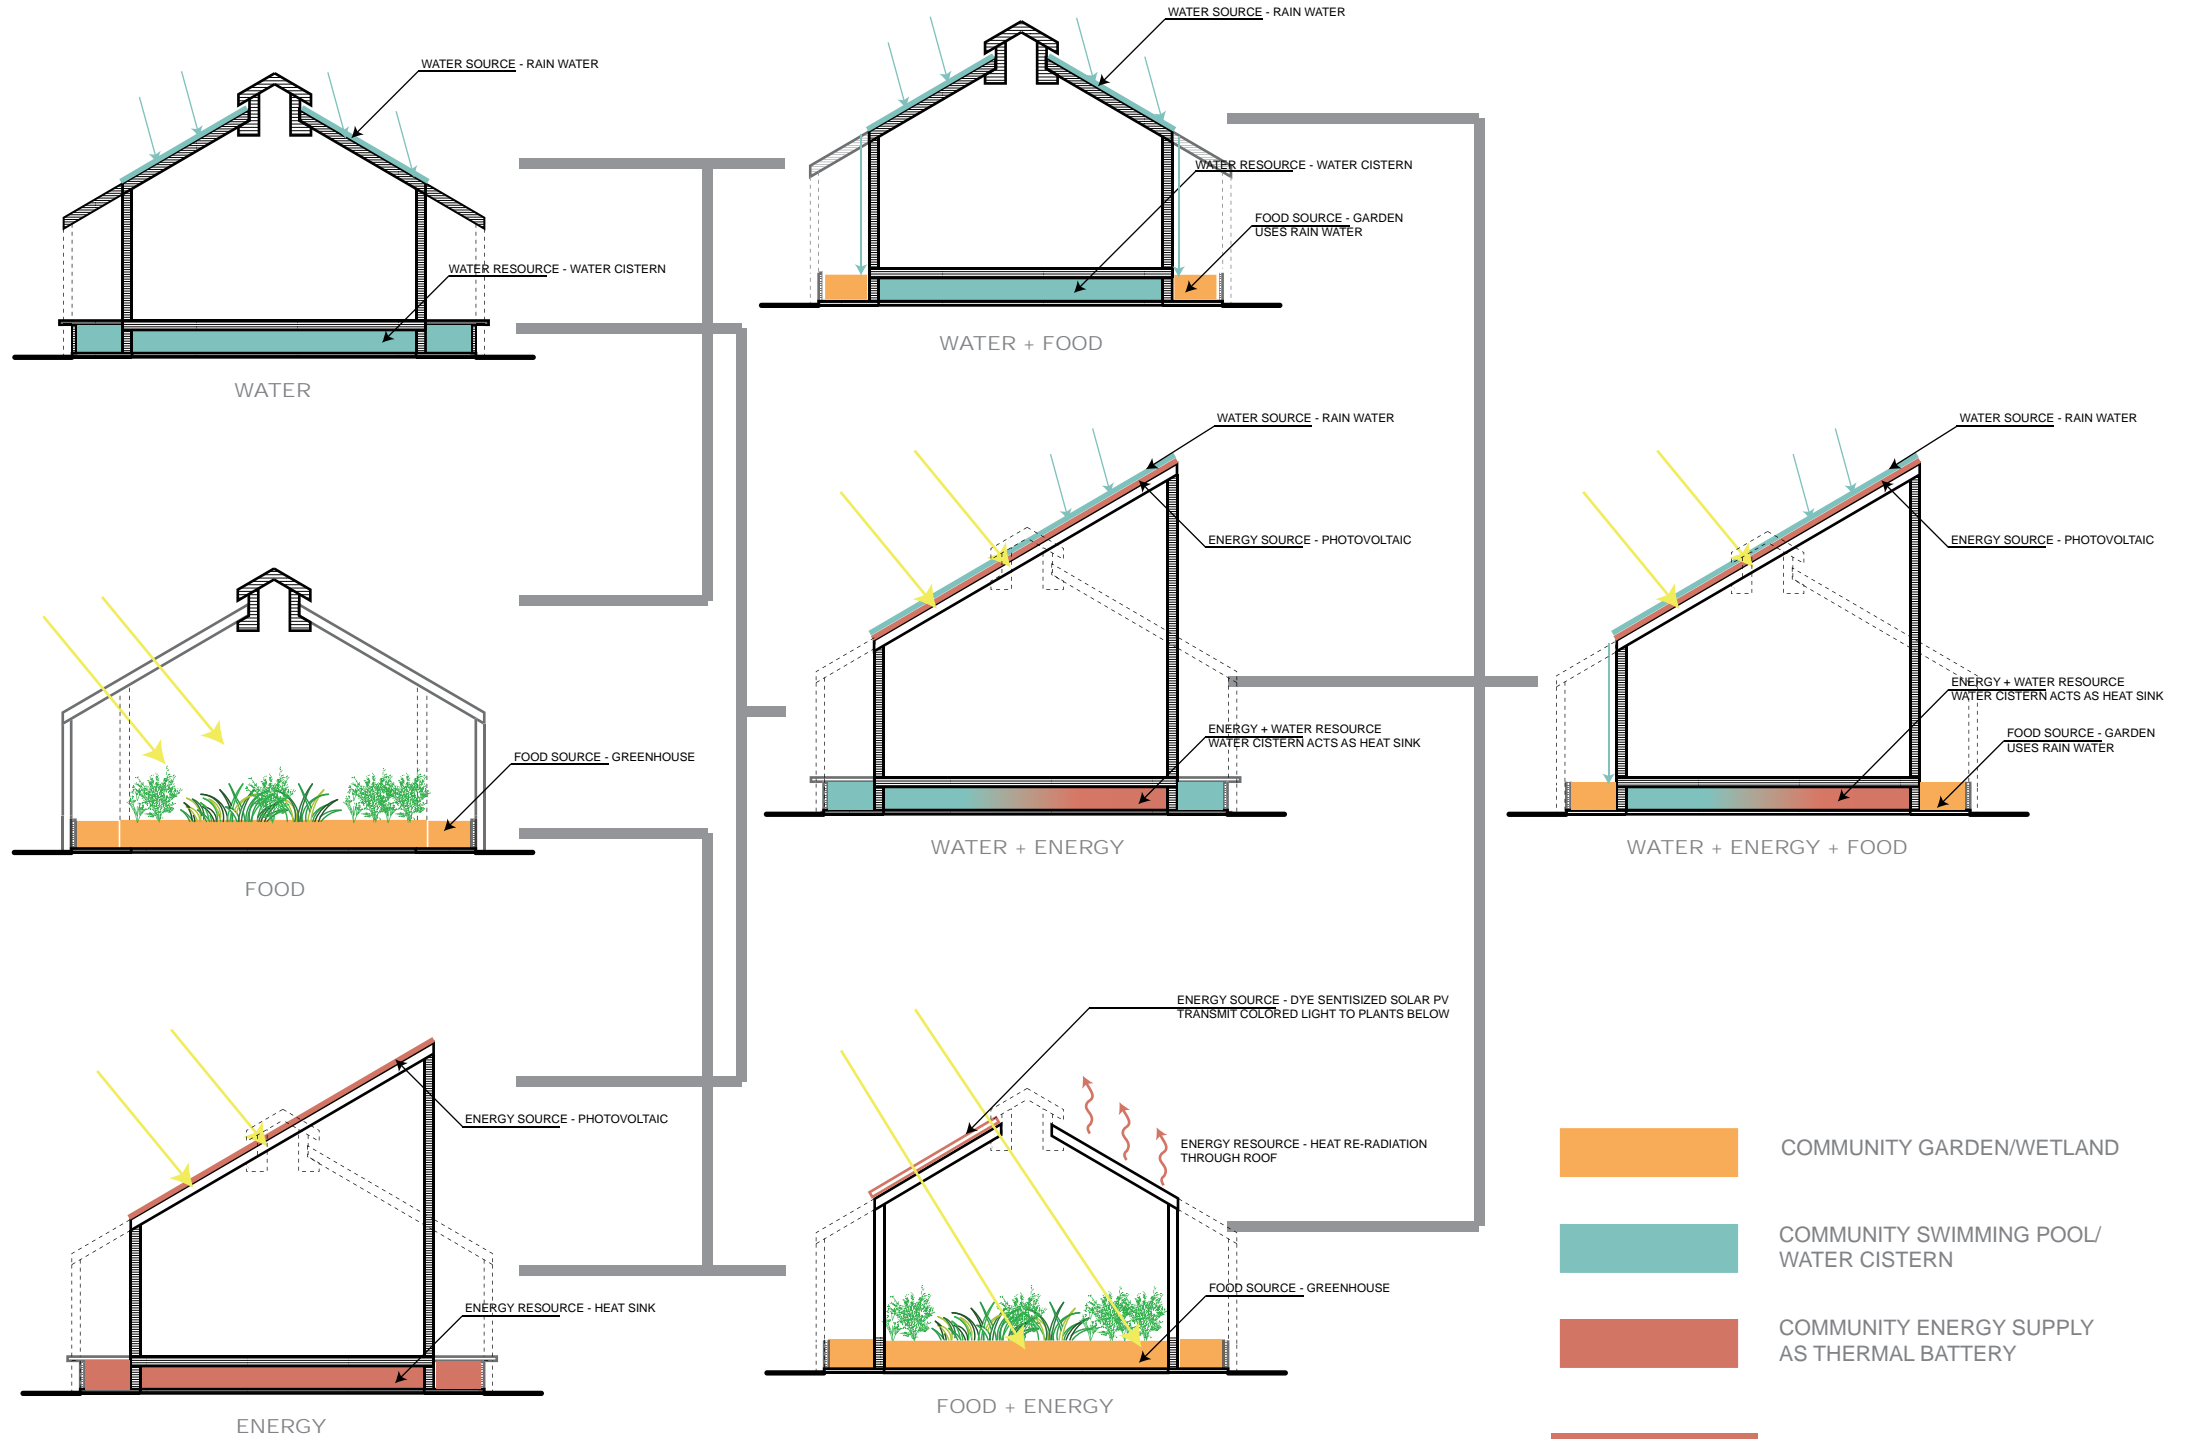

# INTEGRATED COMMUNITY LEVEL ECOBALANCE

COMMUNITY SCALE

BUILDING SCALE

- COMMUNITY GARDEN/WETLAND
- COMMUNITY SWIMMING POOL/ WATER CISTERN
- COMMUNITY ENERGY SUPPLY AS THERMAL BATTERY
- SOLAR HEATING SWIMMING POOL
- LIVING POOL

Design: PLINY FISK  
Drawing: SHRUTI GUPTA

**Ecobalance Home for Life Cycle Living**  
**CMPBS-AUSTIN TEXAS - CONFIDENTIAL**

Not for regulatory approval, permitting, or construction. ©cmpbs 2011. Date: 04/04/2011