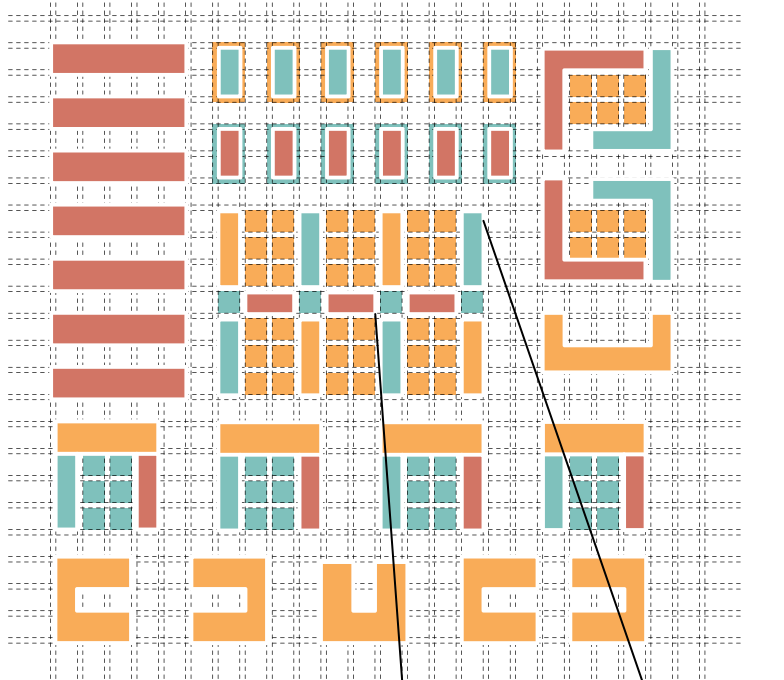

# INTEGRATED COMMUNITY LEVEL ECOBALANCE

COMMUNITY SCALE

BUILDING SCALE

- COMMUNITY GARDEN/WETLAND
- COMMUNITY SWIMMING POOL/ WATER CISTERN
- COMMUNITY ENERGY SUPPLY AS THERMAL BATTERY
- SOLAR HEATING SWIMMING POOL
- LIVING POOL

Design: PLINY FISK  
Drawing: SHRUTI GUPTA

**Ecobalance Home for Life Cycle Living**  
**CMPBS-AUSTIN TEXAS - CONFIDENTIAL**

Not for regulatory approval, permitting, or construction. ©cmpbs 2011. Date: 04/04/2011