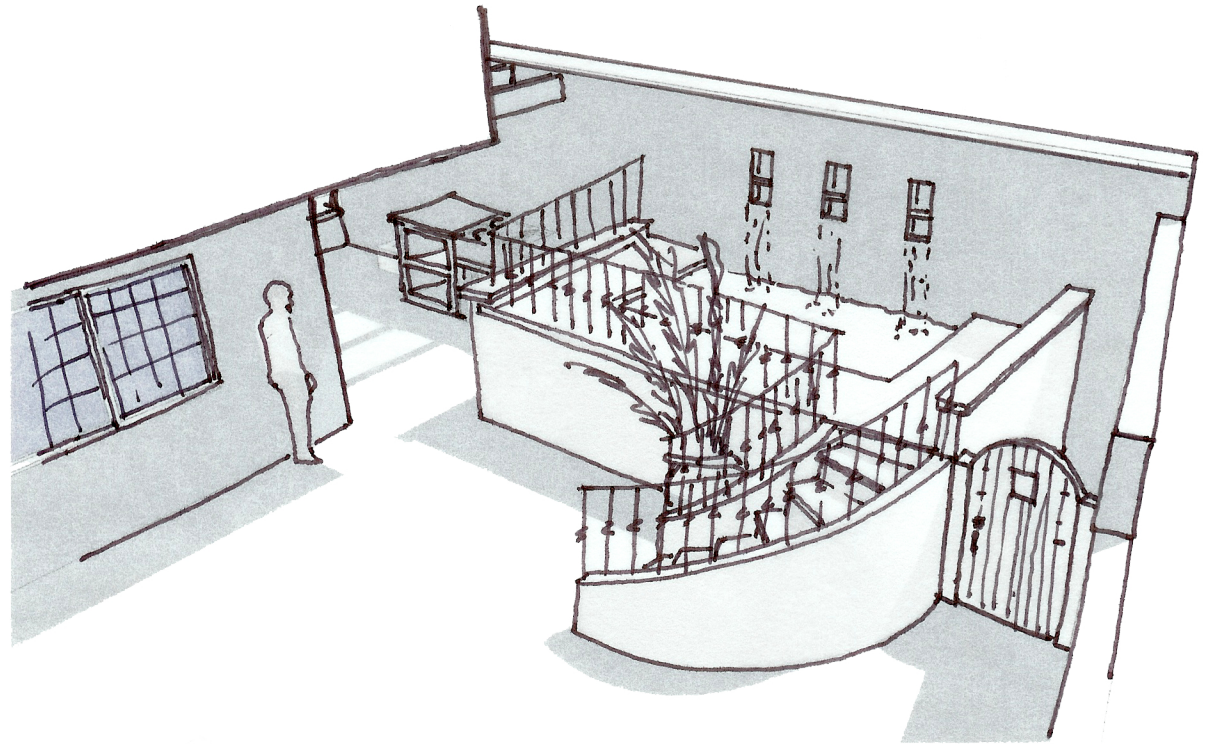

AERIAL VIEW

HOT TUB VIEW

SCHEMATIC DESIGN  
3/31/11

CAMPBELL RESIDENCE  
11690 WEST LAURELCREST DRIVE  
LOS ANGELES, CA 91604

SPEAKMAN ARCHITECTURE  
DRAFTING & DESIGN