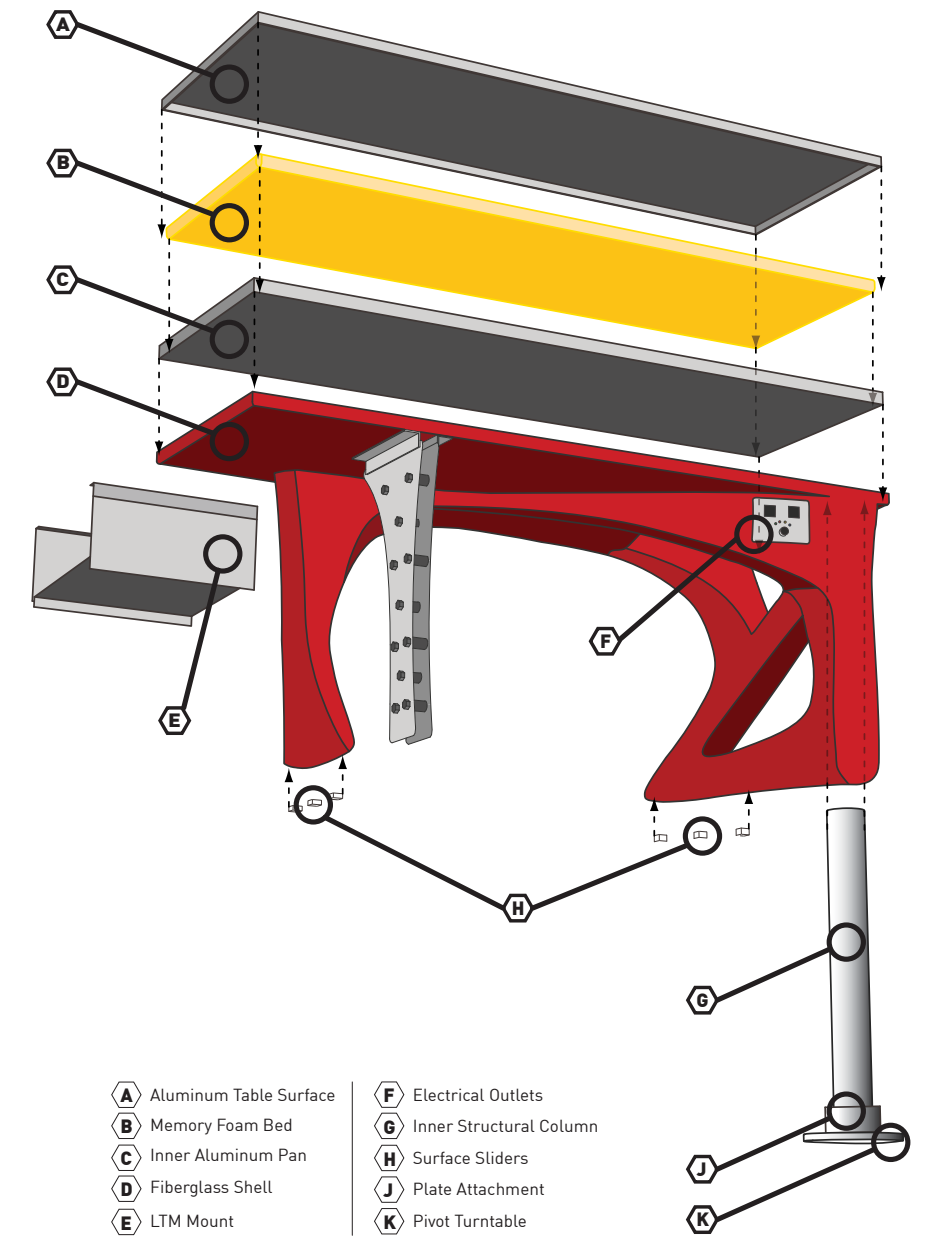

EXTRATERRESTRIAL MEDICAL WORKSTATION

Final Built Prototype

Rendering - Emergency Deployment

Table - Side View

Process - Fiberglass

Process - Bondo & Touch-Ups

Process - Auto Paint Application

Operating Table - Exploded Axo