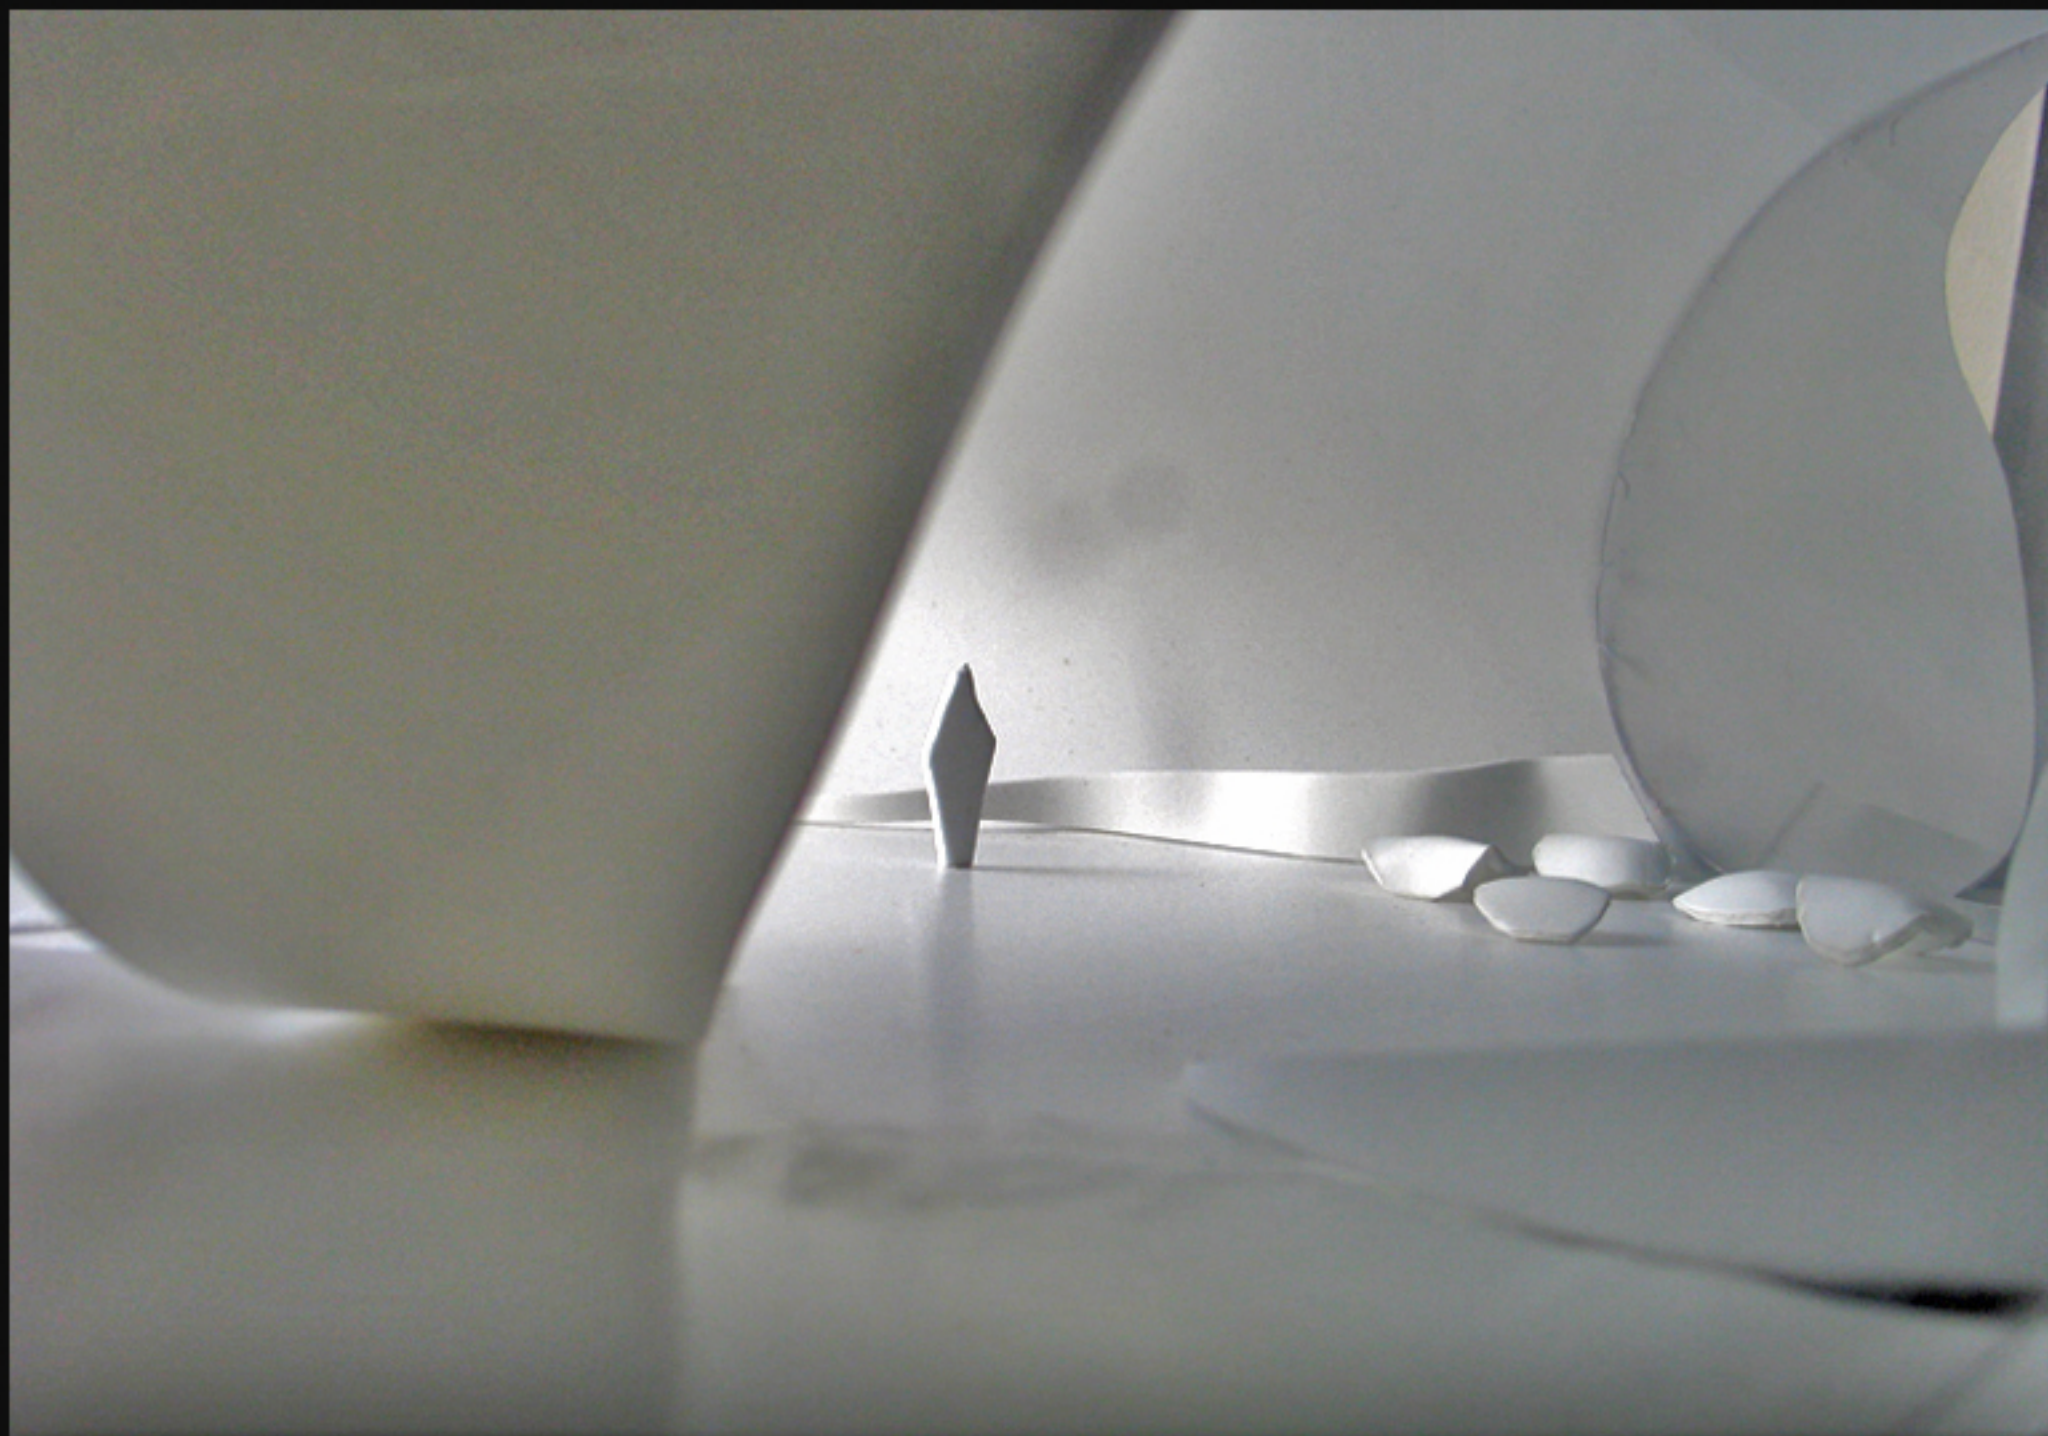

DETAIL OF FACADE OF MEDICAL CENTRE IN VILNIUS

COMPOSITION OF CHURCH ELEMENTS INTERPRETATION

MODELLING/COMPOSITION 2002-2008

FOYER INTERIOR DESIGN 2005

PROJECT OF PRIVATE HOUSE 2003