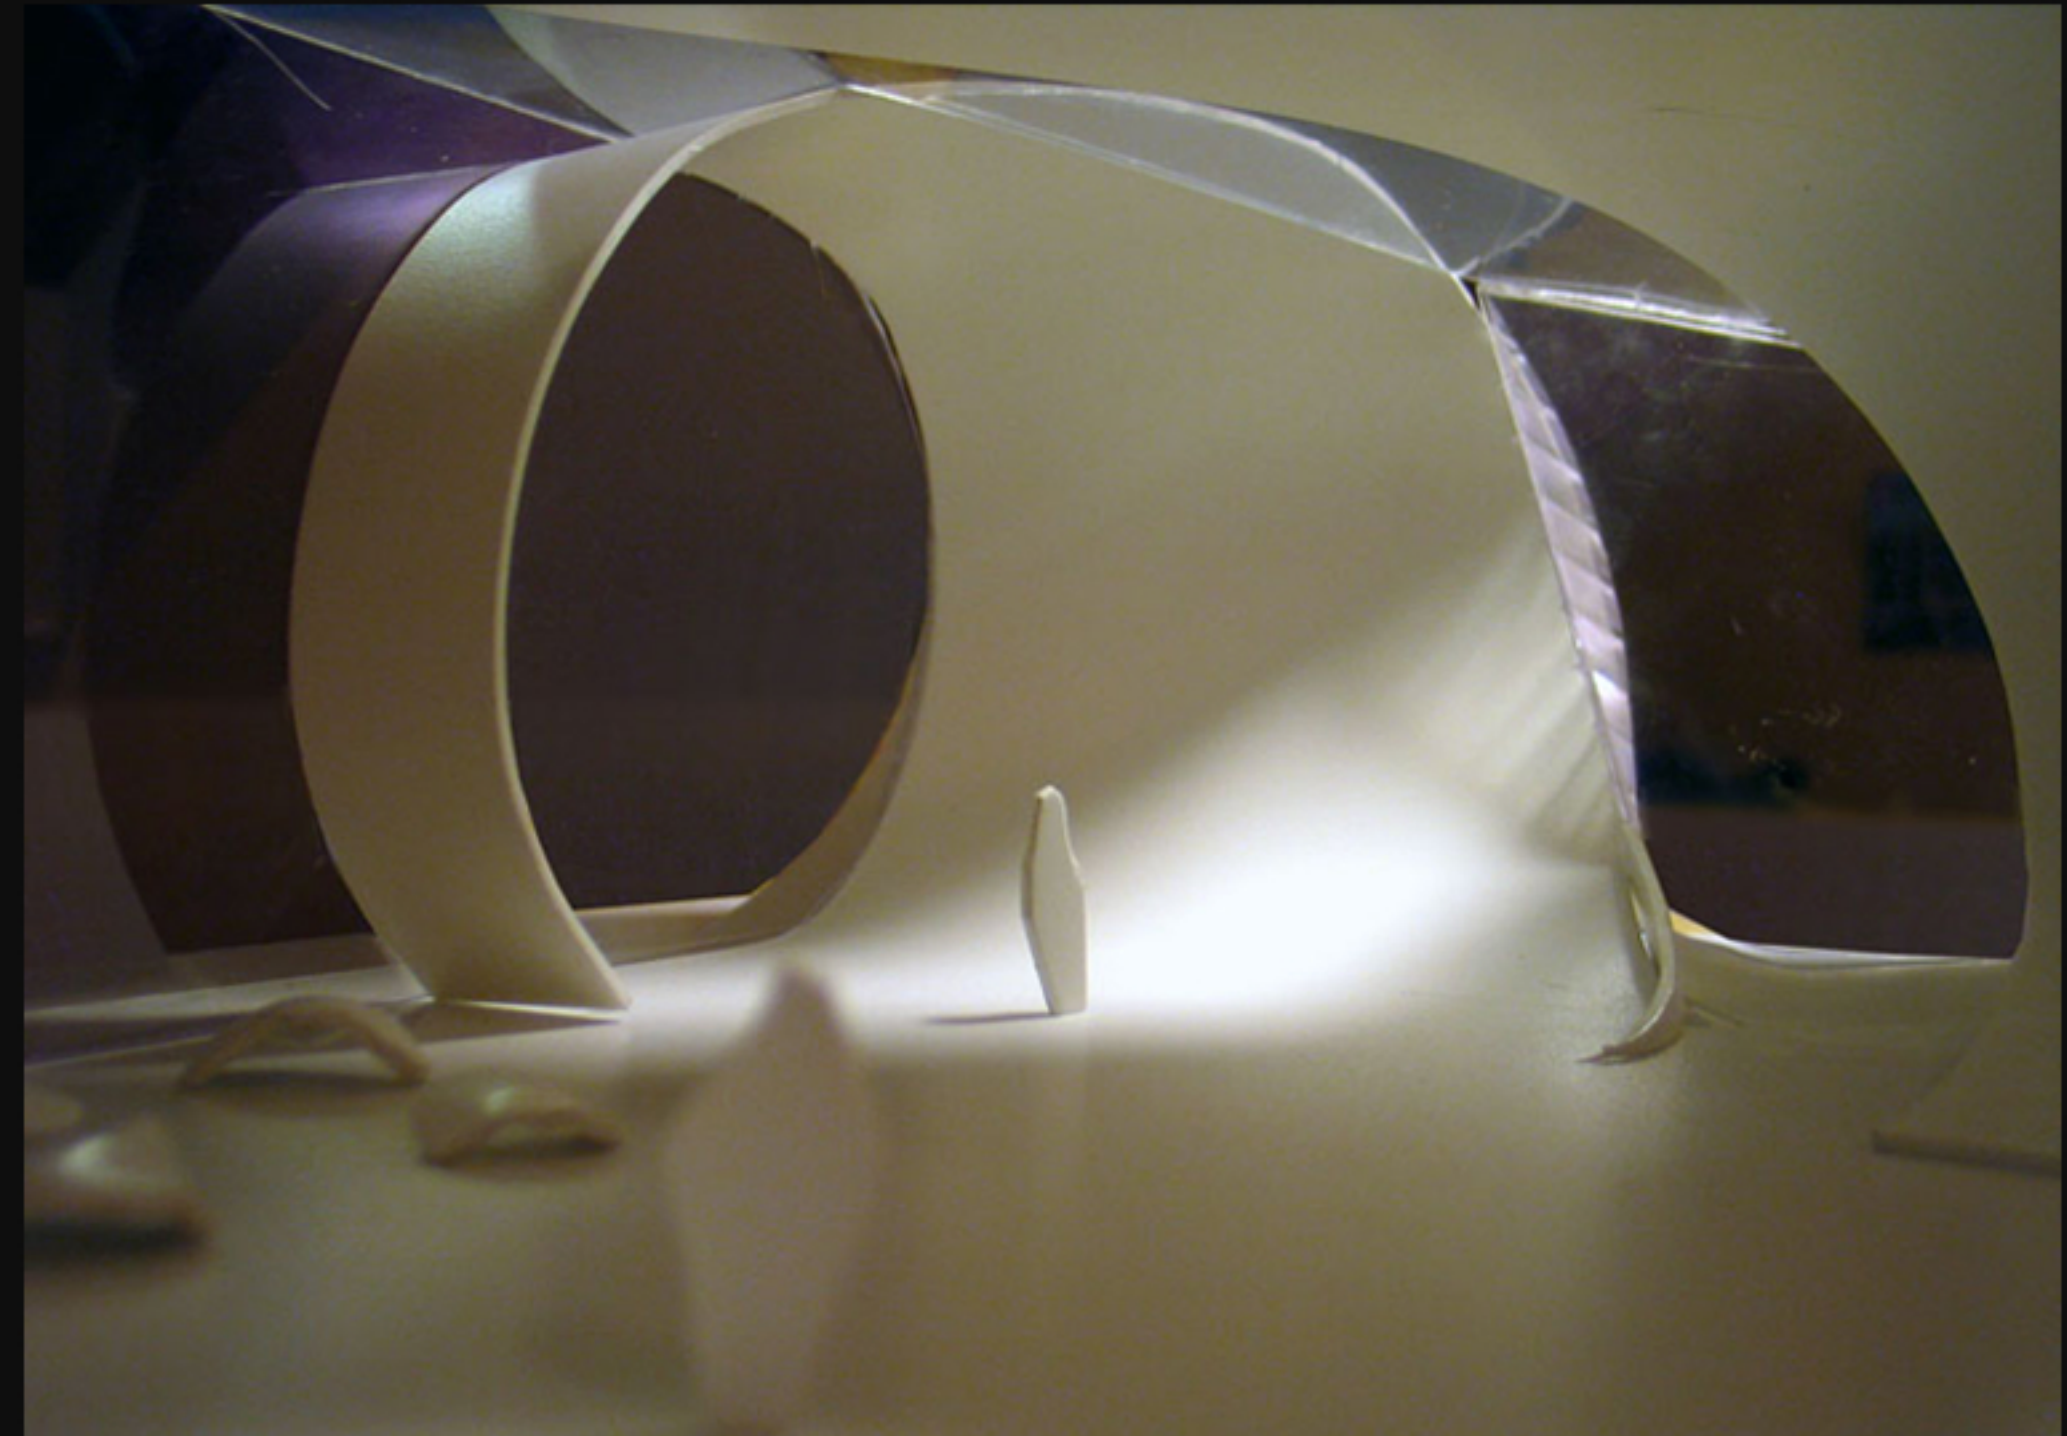

DETAIL OF FACADE OF MEDICAL CENTRE IN VILNIUS

COMPOSITION OF CHURCH ELEMENTS INTERPRETATION

MODELLING/COMPOSITION 2002-2008

FOYER INTERIOR DESIGN 2005

PROJECT OF PRIVATE HOUSE 2003