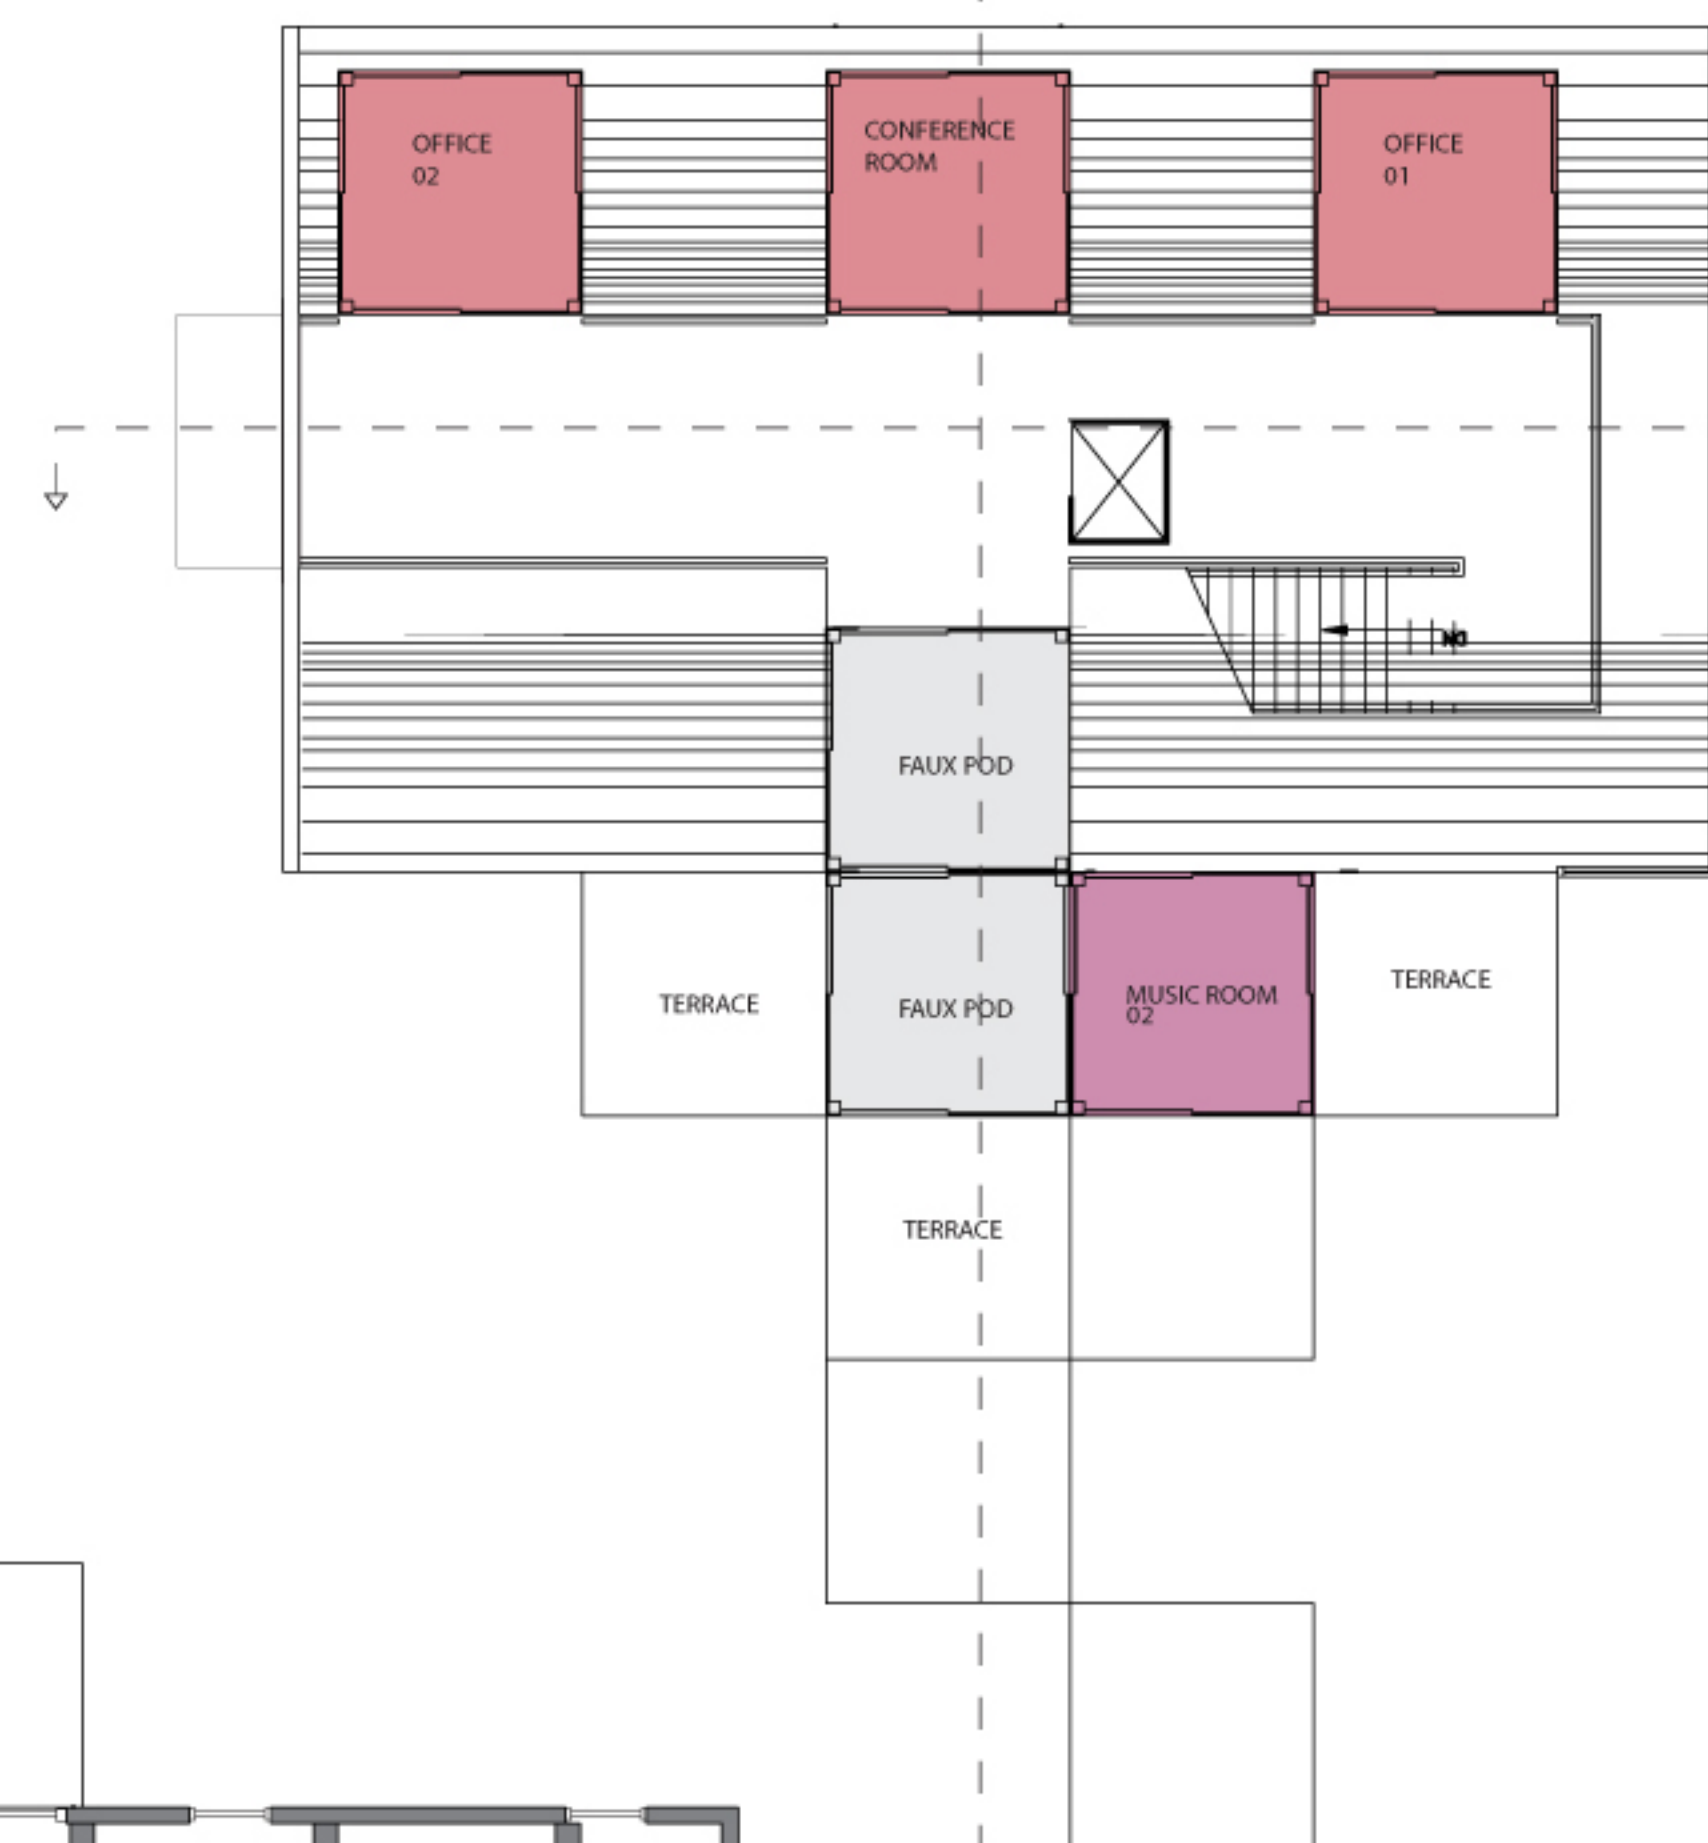

1/8"=1'0"

- ADMINISTRATIVE
- MUSIC ROOM
- CLASSROOM
- MOBILE PODS
- GREENHOUSE
- HYDROPONIC PODS
- INFO/FAUX PODS
- COMPOST POD
- COURTYARD
- TERRACE

FLOOR 01 + SITE PLAN

FLOOR 03

FLOOR 00

FLOOR 02