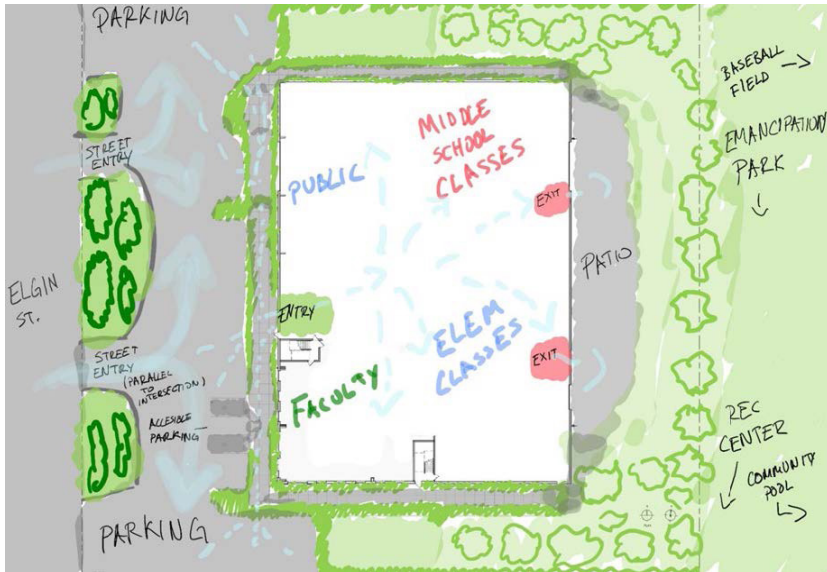

Selected Works

EBENEZER HAILE

CLIK
“Creativity Leads to Innovation in Kids”
A Creative Learning Center
2022

Selected Works
The CLIK Center is set to challenge the meaning of what an after school program / community center looks like today. CLIK will be intentionally designed for users to come together to create, self express and spend quality productive time outside of their homes or schools.

3018 Emancipation Ave Houston, TX 77004

- SCHEMATIC SITE PLAN
- SCHEMATIC EXTERIOR
- SCHEMATIC FLOOR PLAN

CLIK
A CREATIVE CENTER

9757 Katy Fwy, Houston, TX 77024

GOODE KITCHEN

2022

Goode is a fine dining experience curated for Levi Goode that focuses on balance. Balance because, as the world progresses, we have lost the appreciation for balance and stability of good. We have adopted the extremes of “great” of “terrible” as the norm / parameters of expression. But that balance or middle ground of “good” is what is perfect. Whilst alluding to the family name and the simple yet tasteful design concept, this is Goode by Levi Goode.

GOODE

by Levi Goode

1708 San Jacinto Blvd, Austin, TX 78701

NATURAL DISASTER MUSEUM

The Natural Disaster Museum is a dynamic and immersive space dedicated to exploring the science and human impact of natural disasters. Through interactive exhibits, educational programming, and engaging displays, visitors will gain a deeper understanding of the causes and effects of natural disasters and the measures we can take to prepare for and mitigate their impact.