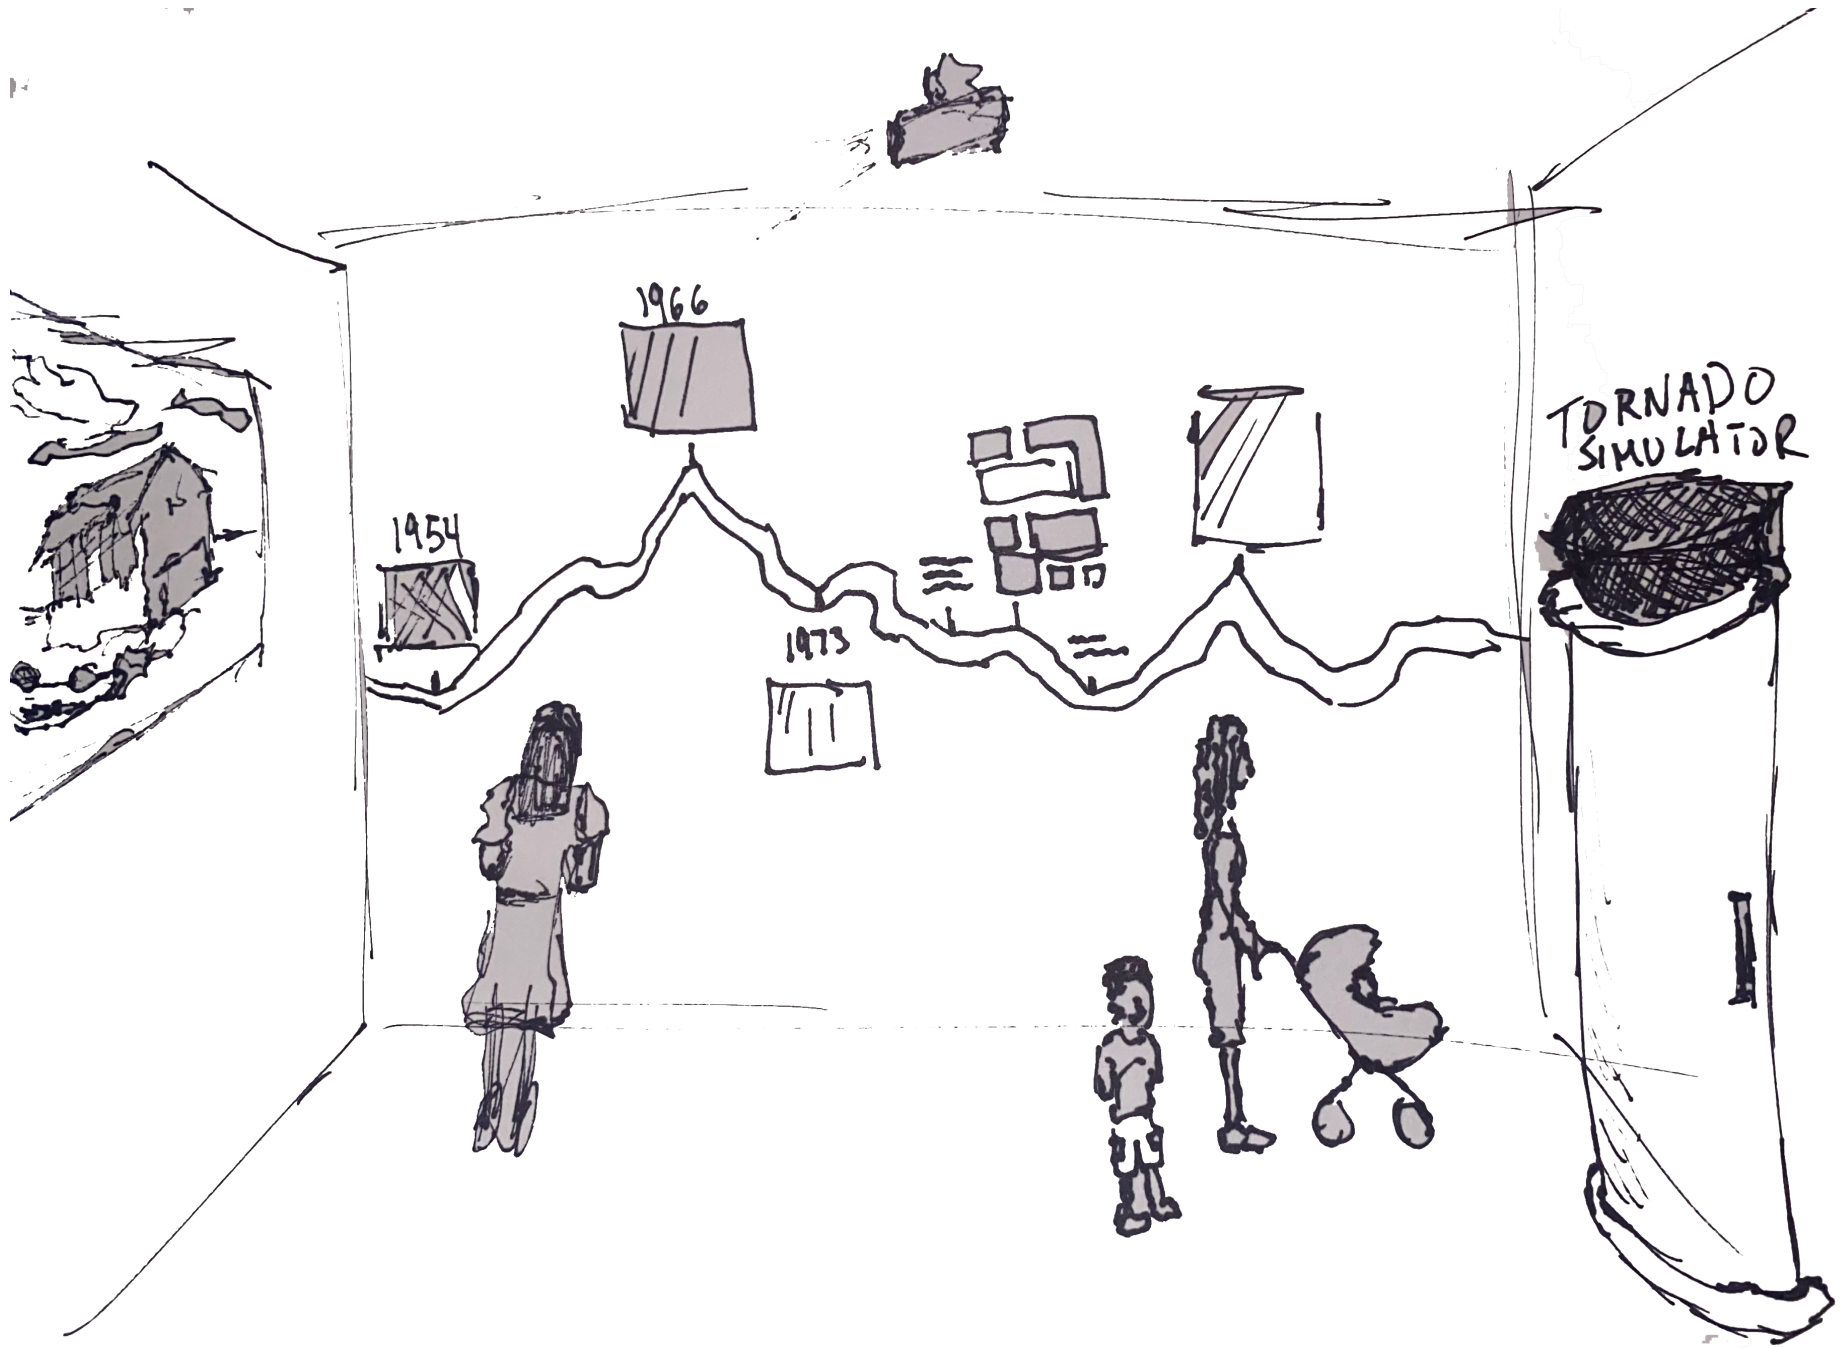

GOODE

by Levi Goode

1708 San Jacinto Blvd, Austin, TX 78701

NATURAL DISASTER MUSEUM

The Natural Disaster Museum is a dynamic and immersive space dedicated to exploring the science and human impact of natural disasters. Through interactive exhibits, educational programming, and engaging displays, visitors will gain a deeper understanding of the causes and effects of natural disasters and the measures we can take to prepare for and mitigate their impact.