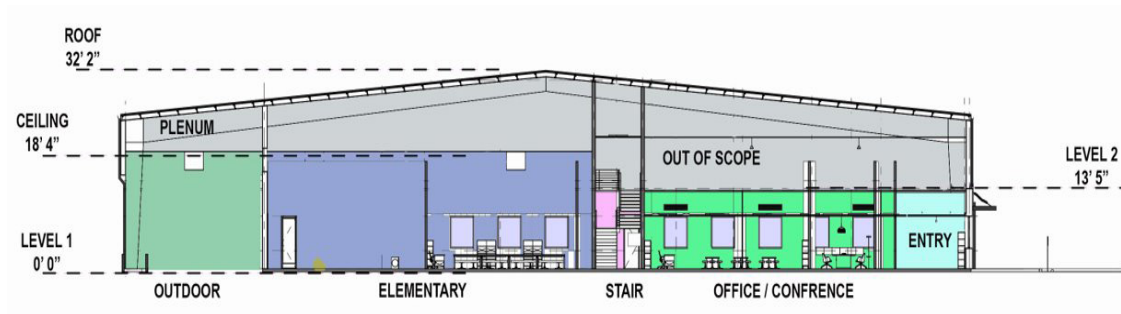

3018 Emancipation Ave Houston, TX 77004

- SCHEMATIC SITE PLAN
- SCHEMATIC EXTERIOR
- SCHEMATIC FLOOR PLAN

CLIK
A CREATIVE CENTER

9757 Katy Fwy, Houston, TX 77024

GOODE KITCHEN

2022

Goode is a fine dining experience curated for Levi Goode that focuses on balance. Balance because, as the world progresses, we have lost the appreciation for balance and stability of good. We have adopted the extremes of “great” of “terrible” as the norm / parameters of expression. But that balance or middle ground of “good” is what is perfect. Whilst alluding to the family name and the simple yet tasteful design concept, this is Goode by Levi Goode.