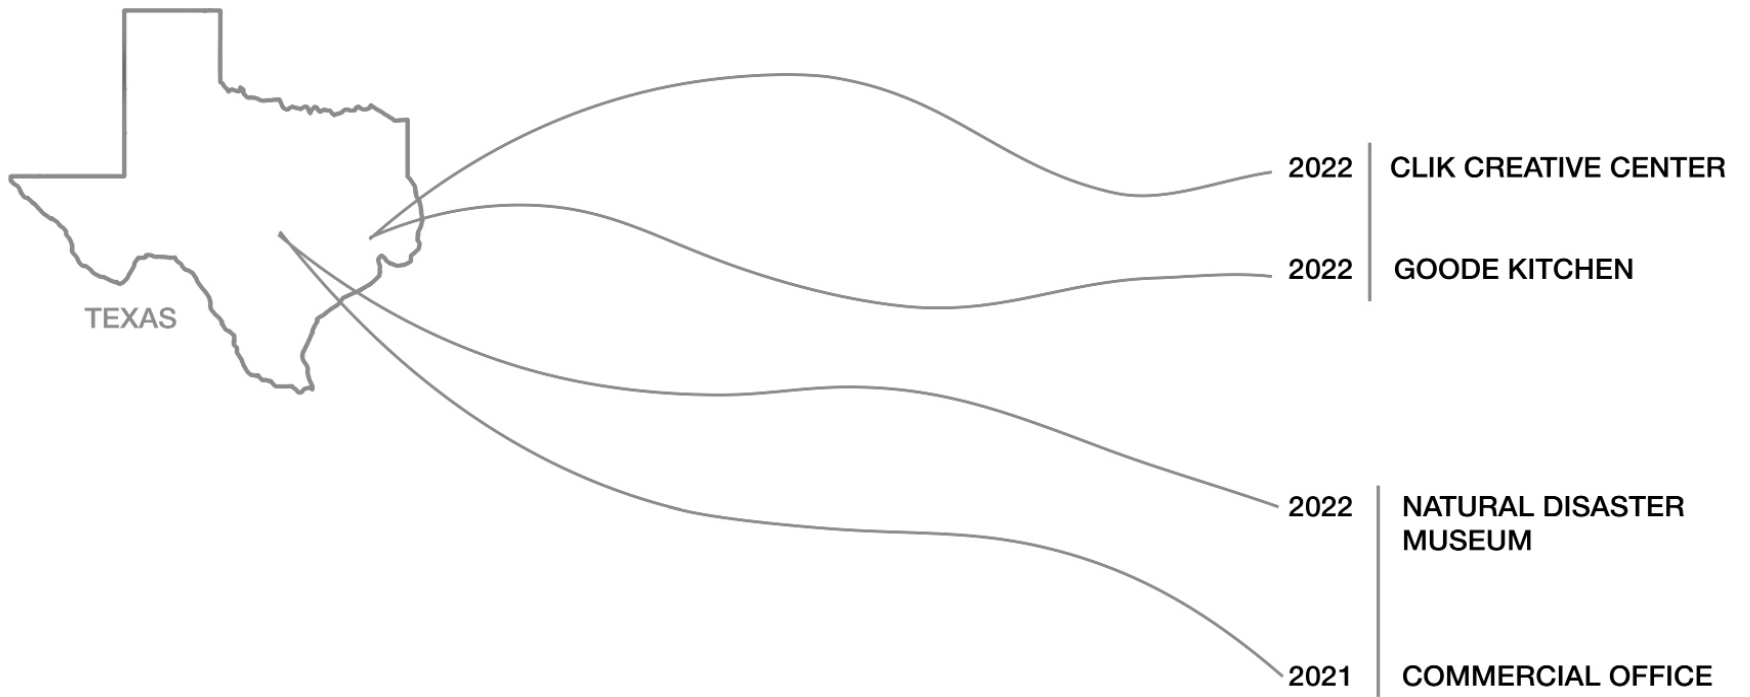

Selected Works

EBENEZER HAILE

CLIK
“Creativity Leads to Innovation in Kids”
A Creative Learning Center
2022

Selected Works
The CLIK Center is set to challenge the meaning of what an after school program / community center looks like today. CLIK will be intentionally designed for users to come together to create, self express and spend quality productive time outside of their homes or schools.

GOODE

by Levi Goode

1708 San Jacinto Blvd, Austin, TX 78701

NATURAL DISASTER MUSEUM

The Natural Disaster Museum is a dynamic and immersive space dedicated to exploring the science and human impact of natural disasters. Through interactive exhibits, educational programming, and engaging displays, visitors will gain a deeper understanding of the causes and effects of natural disasters and the measures we can take to prepare for and mitigate their impact.