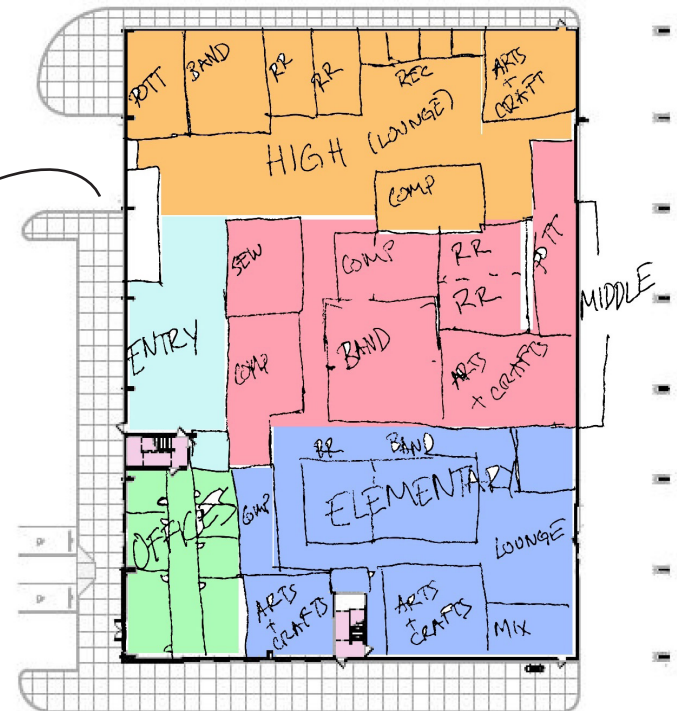

Selected Works

EBENEZER HAILE

CLIK
“Creativity Leads to Innovation in Kids”
A Creative Learning Center
2022

Selected Works
The CLIK Center is set to challenge the meaning of what an after school program / community center looks like today. CLIK will be intentionally designed for users to come together to create, self express and spend quality productive time outside of their homes or schools.

3018 Emancipation Ave Houston, TX 77004

- SCHEMATIC SITE PLAN
- SCHEMATIC EXTERIOR
- SCHEMATIC FLOOR PLAN

CLIK
A CREATIVE CENTER

9757 Katy Fwy, Houston, TX 77024

GOODE KITCHEN

2022

Goode is a fine dining experience curated for Levi Goode that focuses on balance. Balance because, as the world progresses, we have lost the appreciation for balance and stability of good. We have adopted the extremes of “great” of “terrible” as the norm / parameters of expression. But that balance or middle ground of “good” is what is perfect. Whilst alluding to the family name and the simple yet tasteful design concept, this is Goode by Levi Goode.