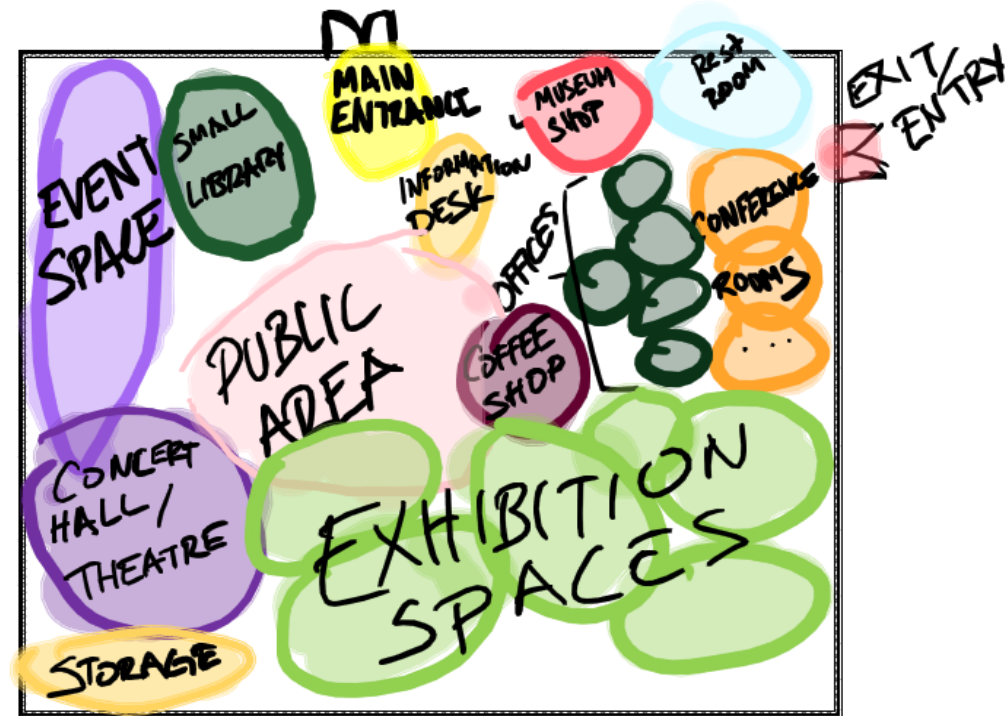

Selected Works

EBENEZER HAILE

CLIK
“Creativity Leads to Innovation in Kids”
A Creative Learning Center
2022

Selected Works
The CLIK Center is set to challenge the meaning of what an after school program / community center looks like today. CLIK will be intentionally designed for users to come together to create, self express and spend quality productive time outside of their homes or schools.

3018 Emancipation Ave Houston, TX 77004

- SCHEMATIC SITE PLAN
- SCHEMATIC EXTERIOR
- SCHEMATIC FLOOR PLAN

CLIK
A CREATIVE CENTER

9757 Katy Fwy, Houston, TX 77024

GOODE KITCHEN

2022

Goode is a fine dining experience curated for Levi Goode that focuses on balance. Balance because, as the world progresses, we have lost the appreciation for balance and stability of good. We have adopted the extremes of “great” of “terrible” as the norm / parameters of expression. But that balance or middle ground of “good” is what is perfect. Whilst alluding to the family name and the simple yet tasteful design concept, this is Goode by Levi Goode.

GOODE

by Levi Goode

1708 San Jacinto Blvd, Austin, TX 78701

NATURAL DISASTER MUSEUM

The Natural Disaster Museum is a dynamic and immersive space dedicated to exploring the science and human impact of natural disasters. Through interactive exhibits, educational programming, and engaging displays, visitors will gain a deeper understanding of the causes and effects of natural disasters and the measures we can take to prepare for and mitigate their impact.

THEATRE ROOM

LIBRARY

956 Grove Blvd, Austin, Texas

COMMERCIAL OFFICE BUILDING

The spatial concept that developed here is intended to create a welcoming and uplifting atmosphere. The design aims to cultivate positivity, interactivity, and luminosity, providing a space that is both inviting and energizing.