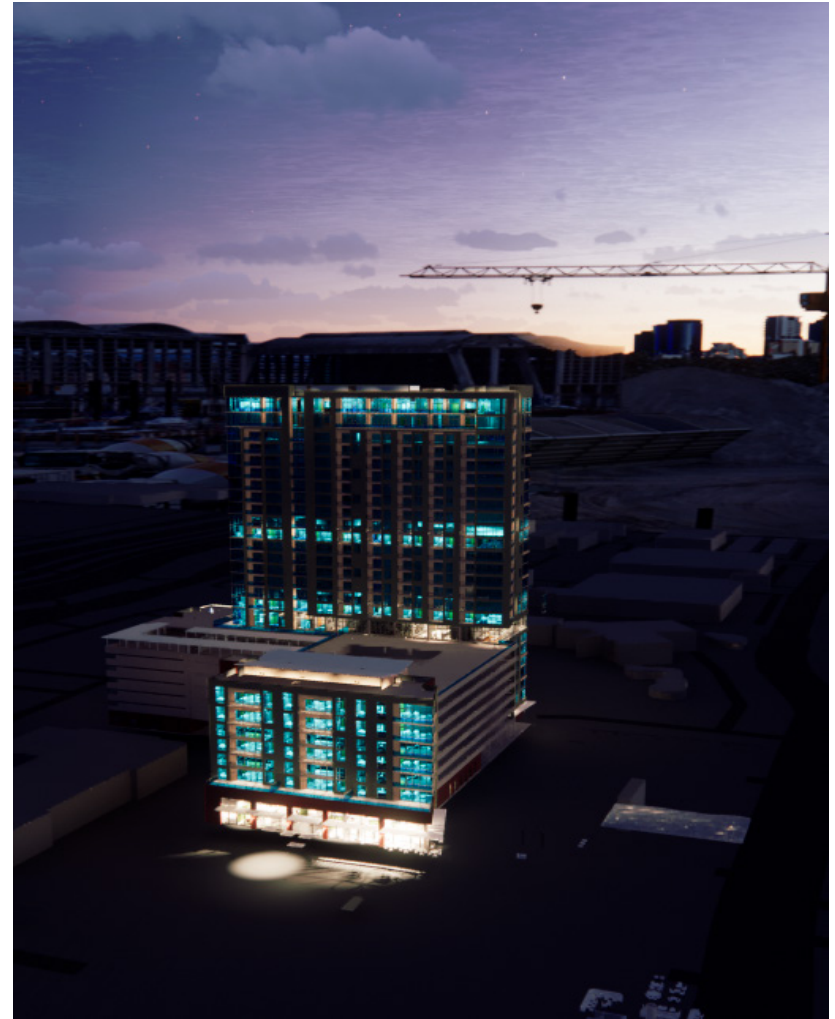

Selected Works

EBENEZER HAILE

CLIK
“Creativity Leads to Innovation in Kids”
A Creative Learning Center
2022

Selected Works
The CLIK Center is set to challenge the meaning of what an after school program / community center looks like today. CLIK will be intentionally designed for users to come together to create, self express and spend quality productive time outside of their homes or schools.

3018 Emancipation Ave Houston, TX 77004

- SCHEMATIC SITE PLAN
- SCHEMATIC EXTERIOR
- SCHEMATIC FLOOR PLAN

CLIK
A CREATIVE CENTER

9757 Katy Fwy, Houston, TX 77024

GOODE KITCHEN

2022

Goode is a fine dining experience curated for Levi Goode that focuses on balance. Balance because, as the world progresses, we have lost the appreciation for balance and stability of good. We have adopted the extremes of “great” of “terrible” as the norm / parameters of expression. But that balance or middle ground of “good” is what is perfect. Whilst alluding to the family name and the simple yet tasteful design concept, this is Goode by Levi Goode.

GOODE

by Levi Goode

1708 San Jacinto Blvd, Austin, TX 78701

NATURAL DISASTER MUSEUM

The Natural Disaster Museum is a dynamic and immersive space dedicated to exploring the science and human impact of natural disasters. Through interactive exhibits, educational programming, and engaging displays, visitors will gain a deeper understanding of the causes and effects of natural disasters and the measures we can take to prepare for and mitigate their impact.