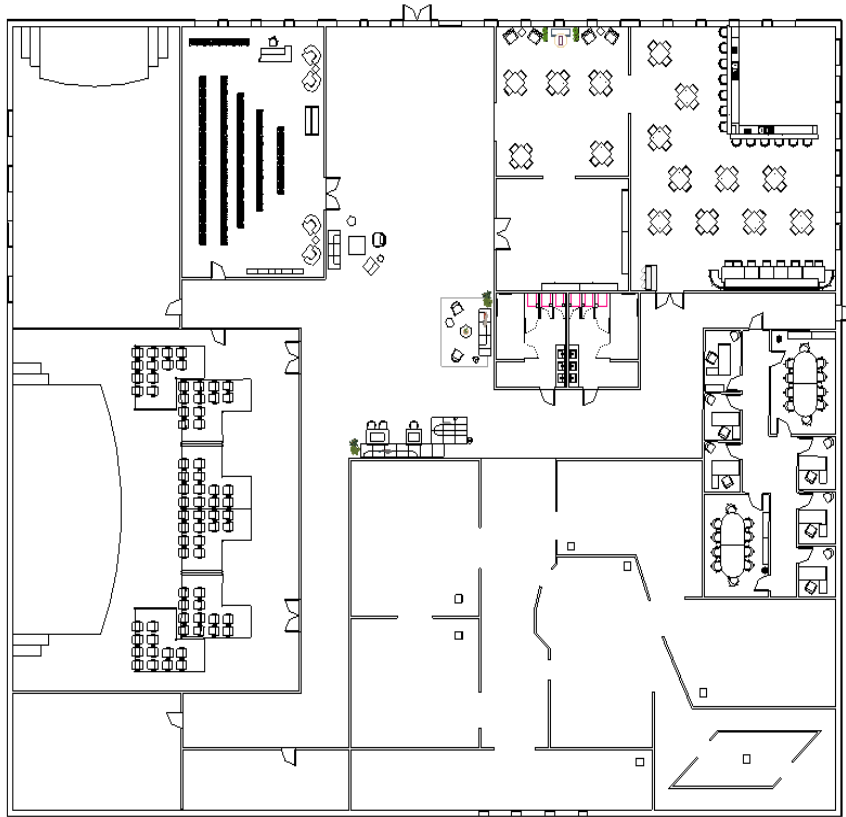

THEATRE ROOM

LIBRARY

956 Grove Blvd, Austin, Texas

COMMERCIAL OFFICE BUILDING

The spatial concept that developed here is intended to create a welcoming and uplifting atmosphere. The design aims to cultivate positivity, interactivity, and luminosity, providing a space that is both inviting and energizing.