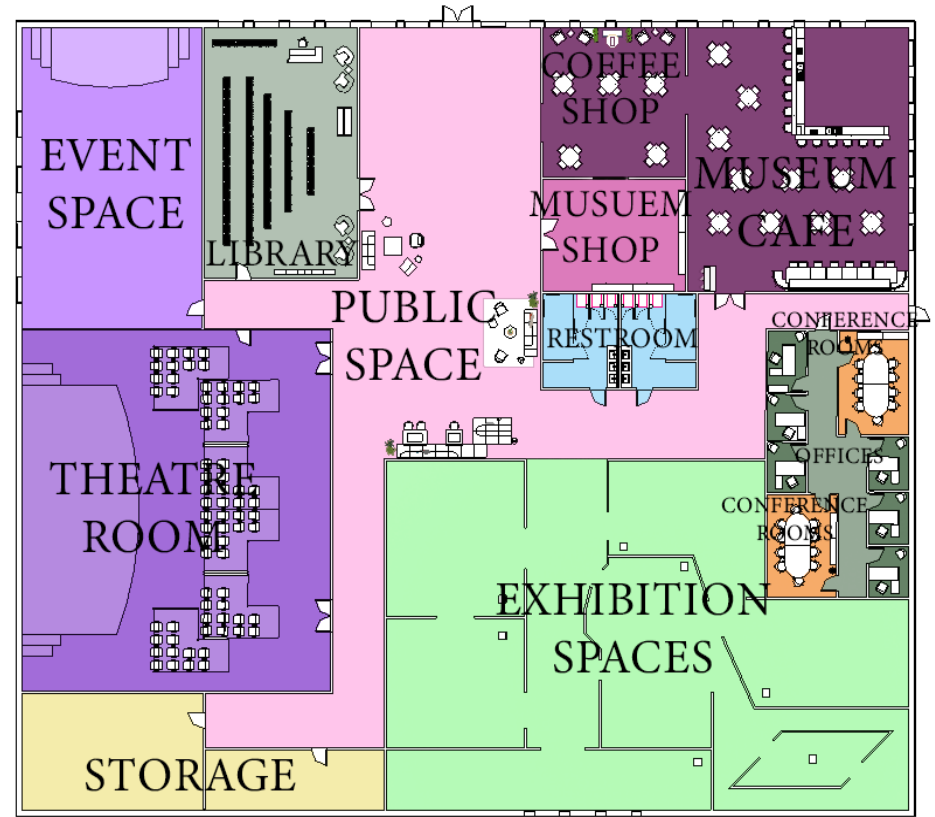

3018 Emancipation Ave Houston, TX 77004

- SCHEMATIC SITE PLAN
- SCHEMATIC EXTERIOR
- SCHEMATIC FLOOR PLAN

CLIK
A CREATIVE CENTER

9757 Katy Fwy, Houston, TX 77024

GOODE KITCHEN

2022

Goode is a fine dining experience curated for Levi Goode that focuses on balance. Balance because, as the world progresses, we have lost the appreciation for balance and stability of good. We have adopted the extremes of “great” of “terrible” as the norm / parameters of expression. But that balance or middle ground of “good” is what is perfect. Whilst alluding to the family name and the simple yet tasteful design concept, this is Goode by Levi Goode.

GOODE

by Levi Goode

1708 San Jacinto Blvd, Austin, TX 78701

NATURAL DISASTER MUSEUM

The Natural Disaster Museum is a dynamic and immersive space dedicated to exploring the science and human impact of natural disasters. Through interactive exhibits, educational programming, and engaging displays, visitors will gain a deeper understanding of the causes and effects of natural disasters and the measures we can take to prepare for and mitigate their impact.

THEATRE ROOM

LIBRARY

956 Grove Blvd, Austin, Texas

COMMERCIAL OFFICE BUILDING

The spatial concept that developed here is intended to create a welcoming and uplifting atmosphere. The design aims to cultivate positivity, interactivity, and luminosity, providing a space that is both inviting and energizing.