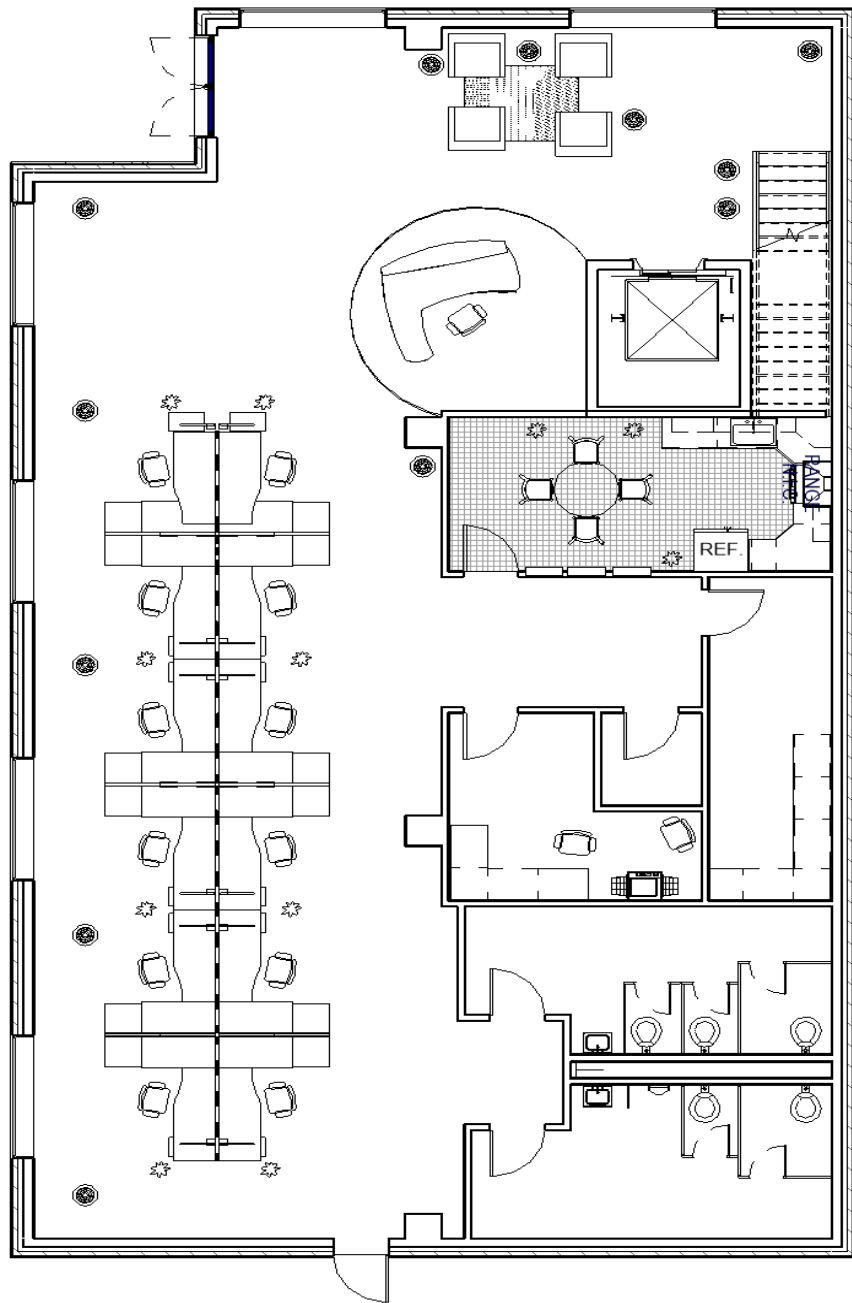

THEATRE ROOM

LIBRARY

956 Grove Blvd, Austin, Texas

COMMERCIAL OFFICE BUILDING

The spatial concept that developed here is intended to create a welcoming and uplifting atmosphere. The design aims to cultivate positivity, interactivity, and luminosity, providing a space that is both inviting and energizing.