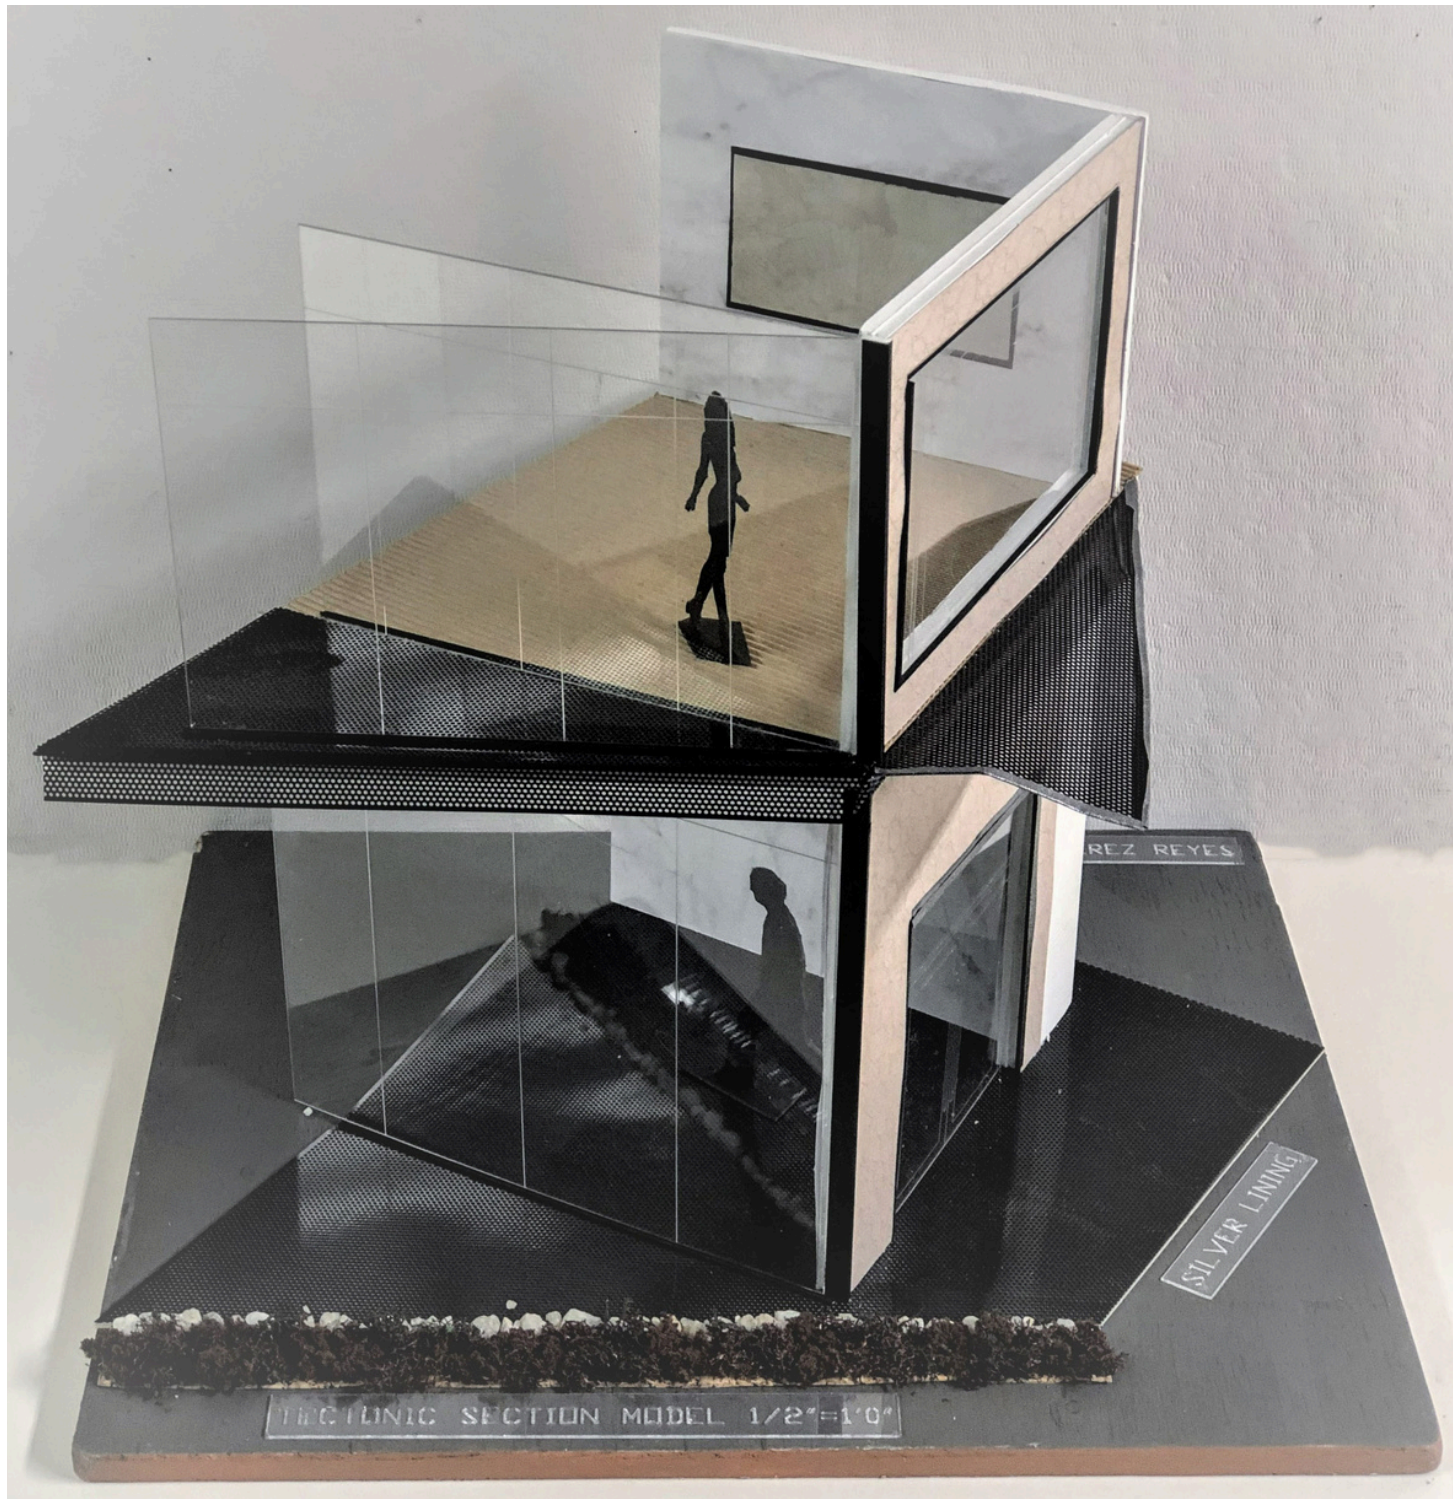

FULL CONTENTS OF WORK DISPLAYED AND MORE
CAN BE FOUND ON MY WEBSITE:

LINK: <https://loreinperezreyesportfolio.carrd.co/>

BEAM
CHRISTIAN STUDIES CENTER

AT MIT CAMPUS, WHERE DO STUDENTS HAVE A SAFE SPACE?
WHERE CAN THEY GO FOR SOME SPIRITUAL ANSWERS OR TO
FIND A GREATER SENSE OF PURPOSE?
NO MATTER YOUR FAITH OR JOURNEY, THE BEAM WELCOMES
ALL TO STUDY AND LEARN ABOUT CHRISTIANITY.
IT IS A PLACE TO FEEL AT EASE.

PROGRAMS: REVIT, TWINMOTION, ILLUSTRATOR, PHOTOSHOP

SILVER LINING

LIVE - WORK

WHAT IS THE FUTURE OF WORK FROM HOME? AND HOW WILL IT CHANGE COMMUNITIES? AT HYDE PARK, CHICAGO, THIS MIXED USE BUILDING INVITES A BUSINESS CENTERED GROUND FLOOR, WHERE COMMUTERS OR RESIDENTS CAN MAKE SOCIAL USE OF A CITY BLOCK.

PROGRAMS/SKILLS:REVIT, TWINMOTION, ILLUSTRATOR, AUTOCAD, MODELING

TECTONIC SECTION MODEL 1/2"=1'0"

REZ REYES

SILVER LINING

BE WATER
MAGGIE'S CENTER

HOW CAN ARCHITECTURE PROMOTE EMPATHIC DESIGN TO MAKE USERS FEEL SEEN AND EVEN COMFORTED? MAGGIE'S CANCER CARE CENTER AT NEWPORT BEACH TEACHES US TO LEARN FROM THE SITE ITSELF. NESTLED INTO CLIFF DRIVE, IT IS DESIGNED THROUGH A SERIES OF DISPLACEMENTS. IT ENCOURAGES BEING LIKE WATER BY OBSERVING THE CALMNESS OF THE HARBOR AND THE ROCKY WAVES AT THE BEACH, WE CAN LEARN TO BE ACCEPTING OF ALL MOTIONS OF LIFE AS PART OF MOVEMENT AND HEALING.