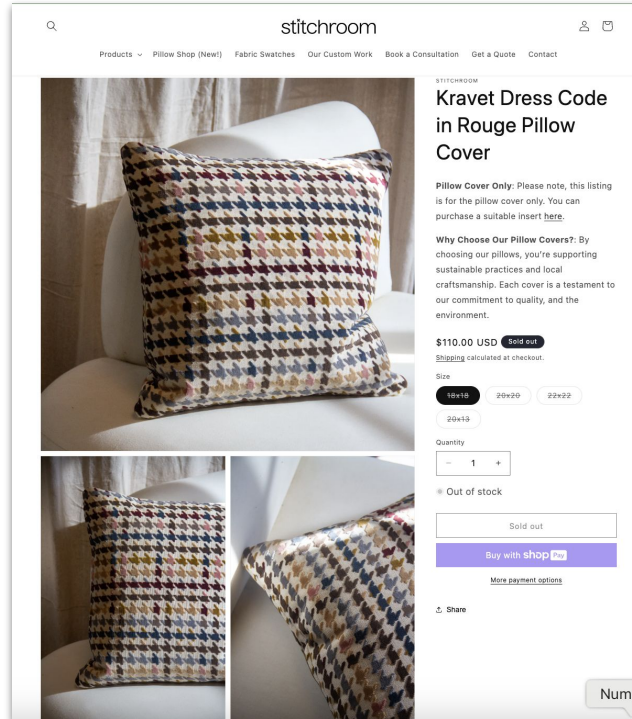

Product Photography + Marketing Material + Shipping/ Packaging Design

<https://market.stitchroom.com/collections/pillows>