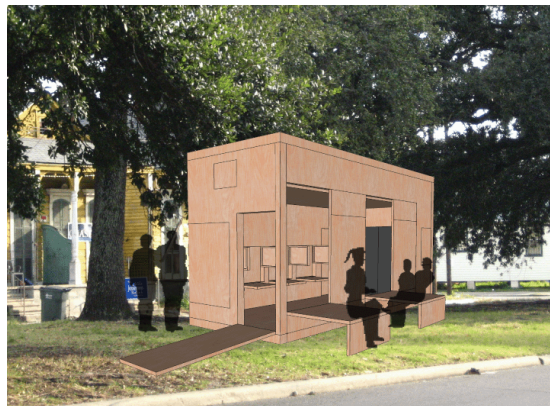

EPH front courtyard

__greenME__

__greenME__ is the center of the **__openME__** universe - a mobile green classroom, based along the South Claiborne neutral ground in Central City. Participants will care for community gardens and learn how to use its produce.

__connectME__

__connectME__ provides a wireless internet station and connected computers. Fold-down seating areas act as laptop central, and basic internet training and refresher courses are available.